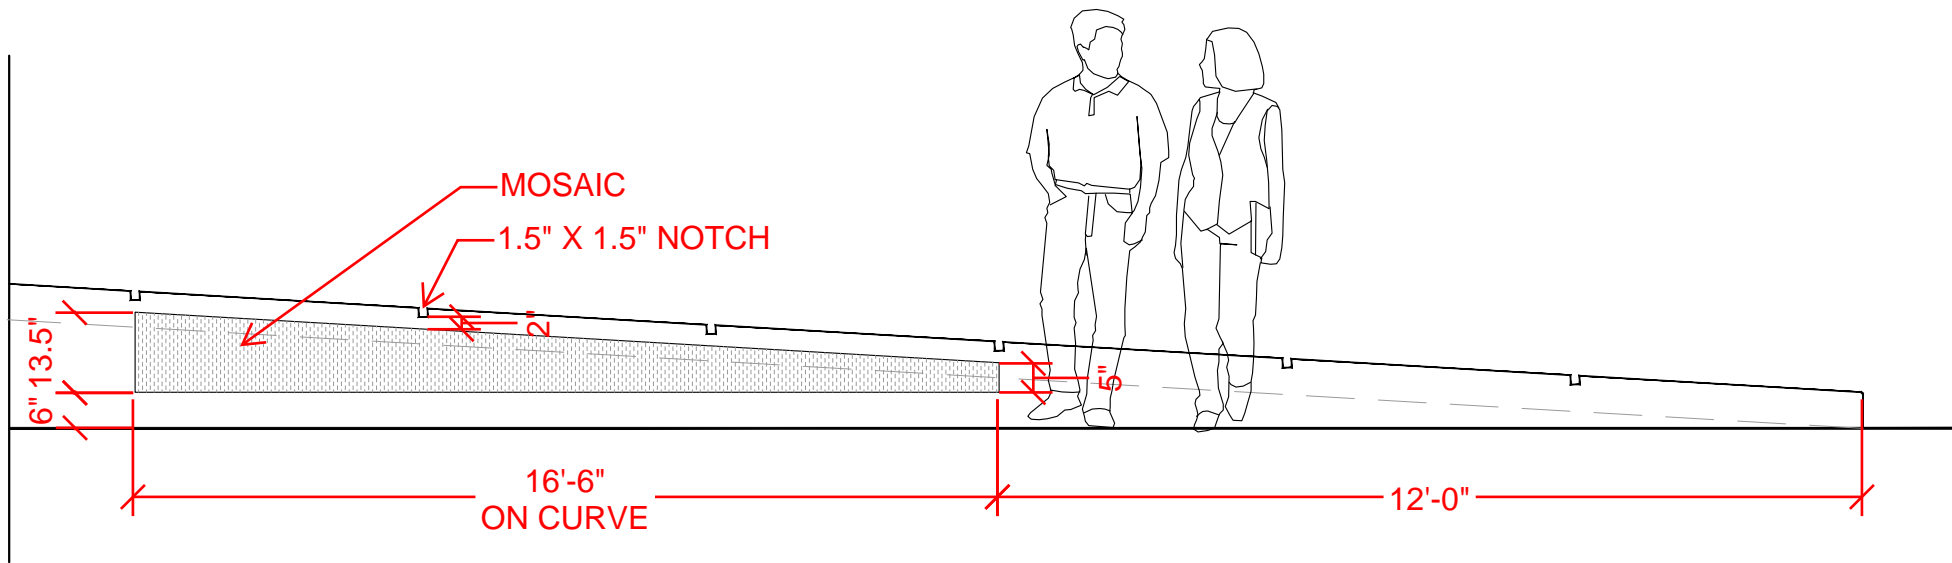

POSSIBLE MOSAIC
LOCATION 2

RESTROOM
UNIT
N.I.C.

TR

4' DIA. MEDALLION
POSSIBLE MOSAIC
LOCATION 1

12'-0"

2'-2"

LOCATION 1

LOCATION 2