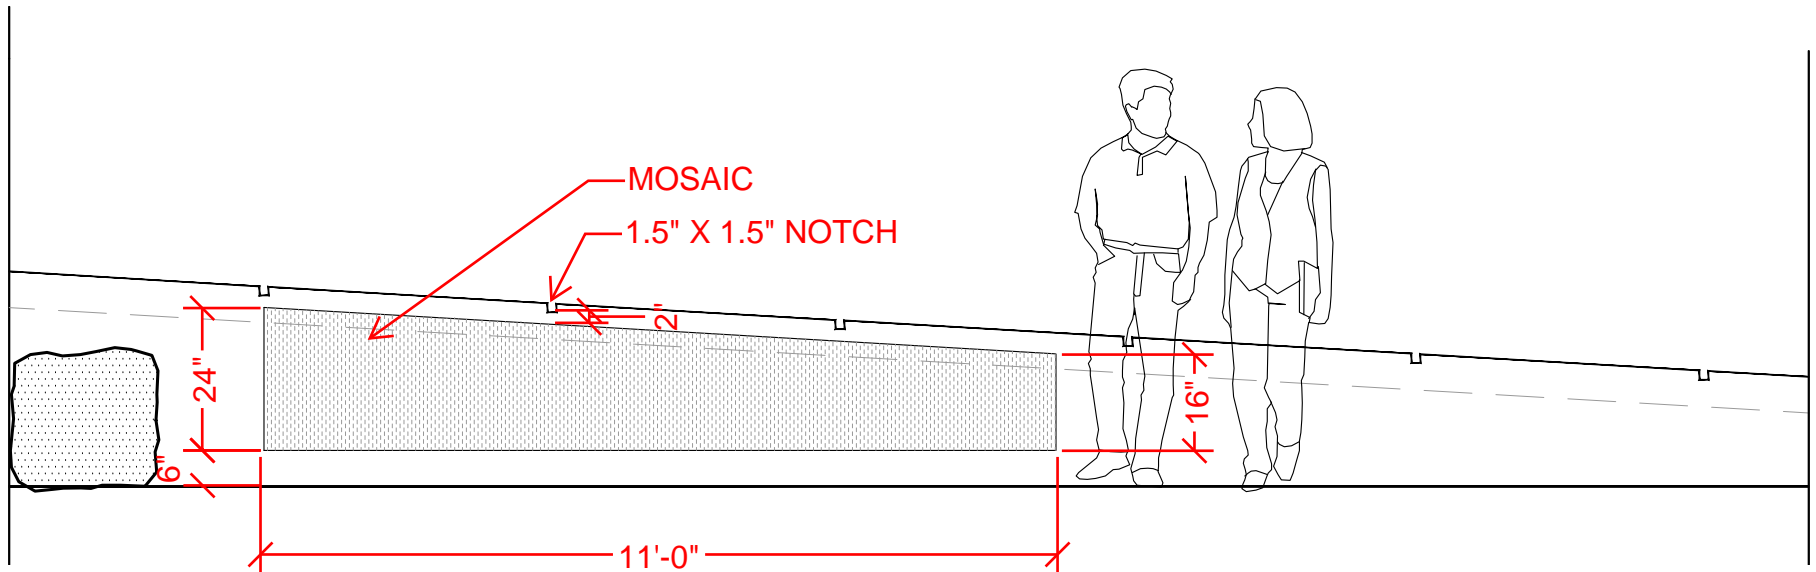

POSSIBLE MOSAIC
LOCATION 2

RESTROOM
UNIT
N.I.C.

TR

4' DIA. MEDALLION
POSSIBLE MOSAIC
LOCATION 1

12'-0"

2'-2"

LOCATION 1

LOCATION 2